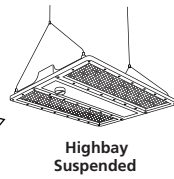

Up to 20m

Highbay Suspended

Trunking

Recessed Modular

Highbay

1  SylSmart Connected
Fello Sylvania Europe

 220 -240V~ 50/60Hz

SylSmart Connected App