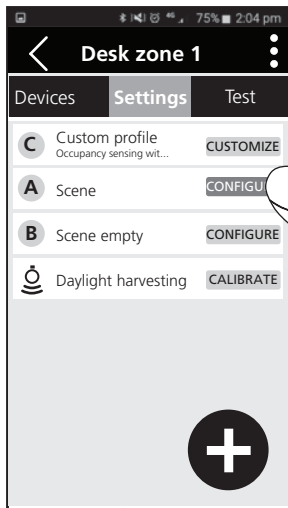

Near All

9 

Device 1

The device is flashing. Do you want to add it the Desk Zone 1?

Cancel Add

1 SylSmart Switch

0041538

Adding Switch

2

3 SylSmart Switch

0041538

1 Configure Scene

Scene Configuration

2

3

1 Calibration