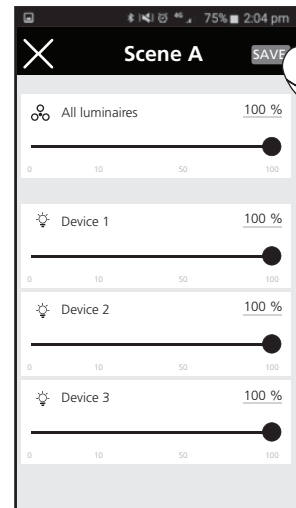

Near All

9 

Device 1

The device is flashing. Do you want to add it the Desk Zone 1?

Cancel Add

1 SylSmart Switch

0041538

Adding Switch

2

3 SylSmart Switch

0041538

1 Configure Scene

Scene Configuration

2

3

1 Calibration