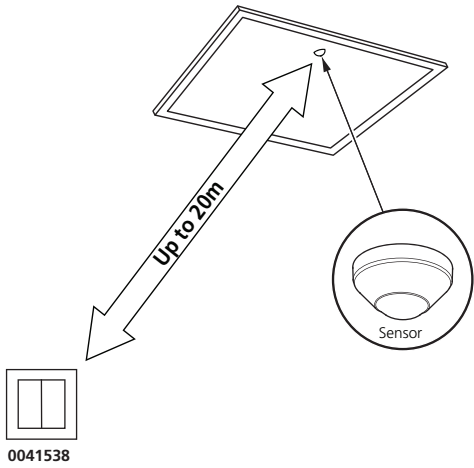

Near All

9 

Device 1

The device is flashing. Do you want to add it the Desk Zone 1?

Cancel Add

1 SylSmart Switch

0041538

Adding Switch

2

3 SylSmart Switch

0041538

1 Configure Scene

Scene Configuration

2

3

1 Calibration