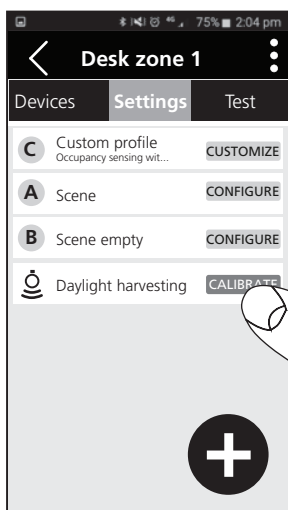

1 Calibration

Daylight Calibration