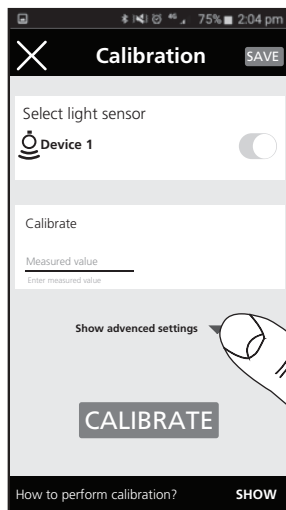

Near All

9 

Device 1

The device is flashing. Do you want to add it the Desk Zone 1?

Cancel Add

1 SylSmart Switch

0041538

Adding Switch

2

3 SylSmart Switch

0041538

1 Configure Scene

Scene Configuration

2

3

1 Calibration

Daylight Calibration

2

3