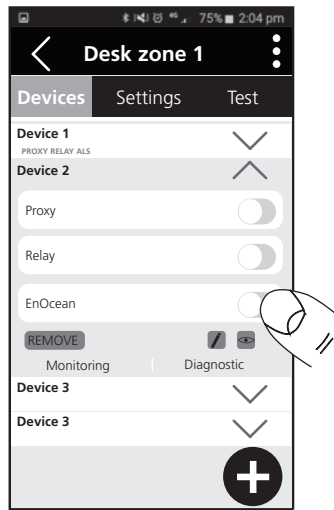

6 

Up to 20m

7 

Desk zone 1

Devices	Settings	Test
Device 1	▼	
Device 2	▼	
Device 3	▼	

8 

Add device

- Device 1
- Device 2
- Device 3
- Device 4
- Device 5

Near All

9 

Device 1

The device is flashing. Do you want to add it the Desk Zone 1?

Cancel Add

1 SylSmart Switch

0041538

Adding Switch

2

3 SylSmart Switch

0041538

1 Configure Scene

Scene Configuration

2

3

1 Calibration