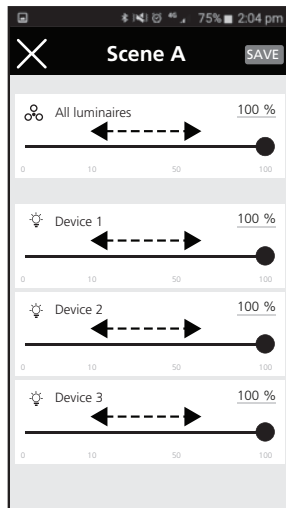

Near All

9 

Device 1

The device is flashing. Do you want to add it the Desk Zone 1?

Cancel Add

1 SylSmart Switch

0041538

Adding Switch

2

3 SylSmart Switch

0041538

1 Configure Scene

Scene Configuration

2

3

1 Calibration