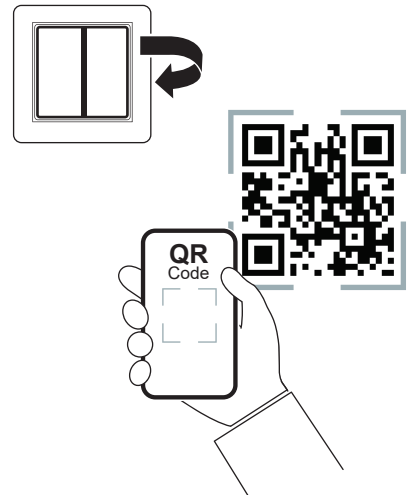

Near All

9 

Device 1

The device is flashing. Do you want to add it the Desk Zone 1?

Cancel Add

1 SylSmart Switch

0041538

Adding Switch

2

3 SylSmart Switch

0041538

1 Configure Scene

Scene Configuration

2

3

1 Calibration